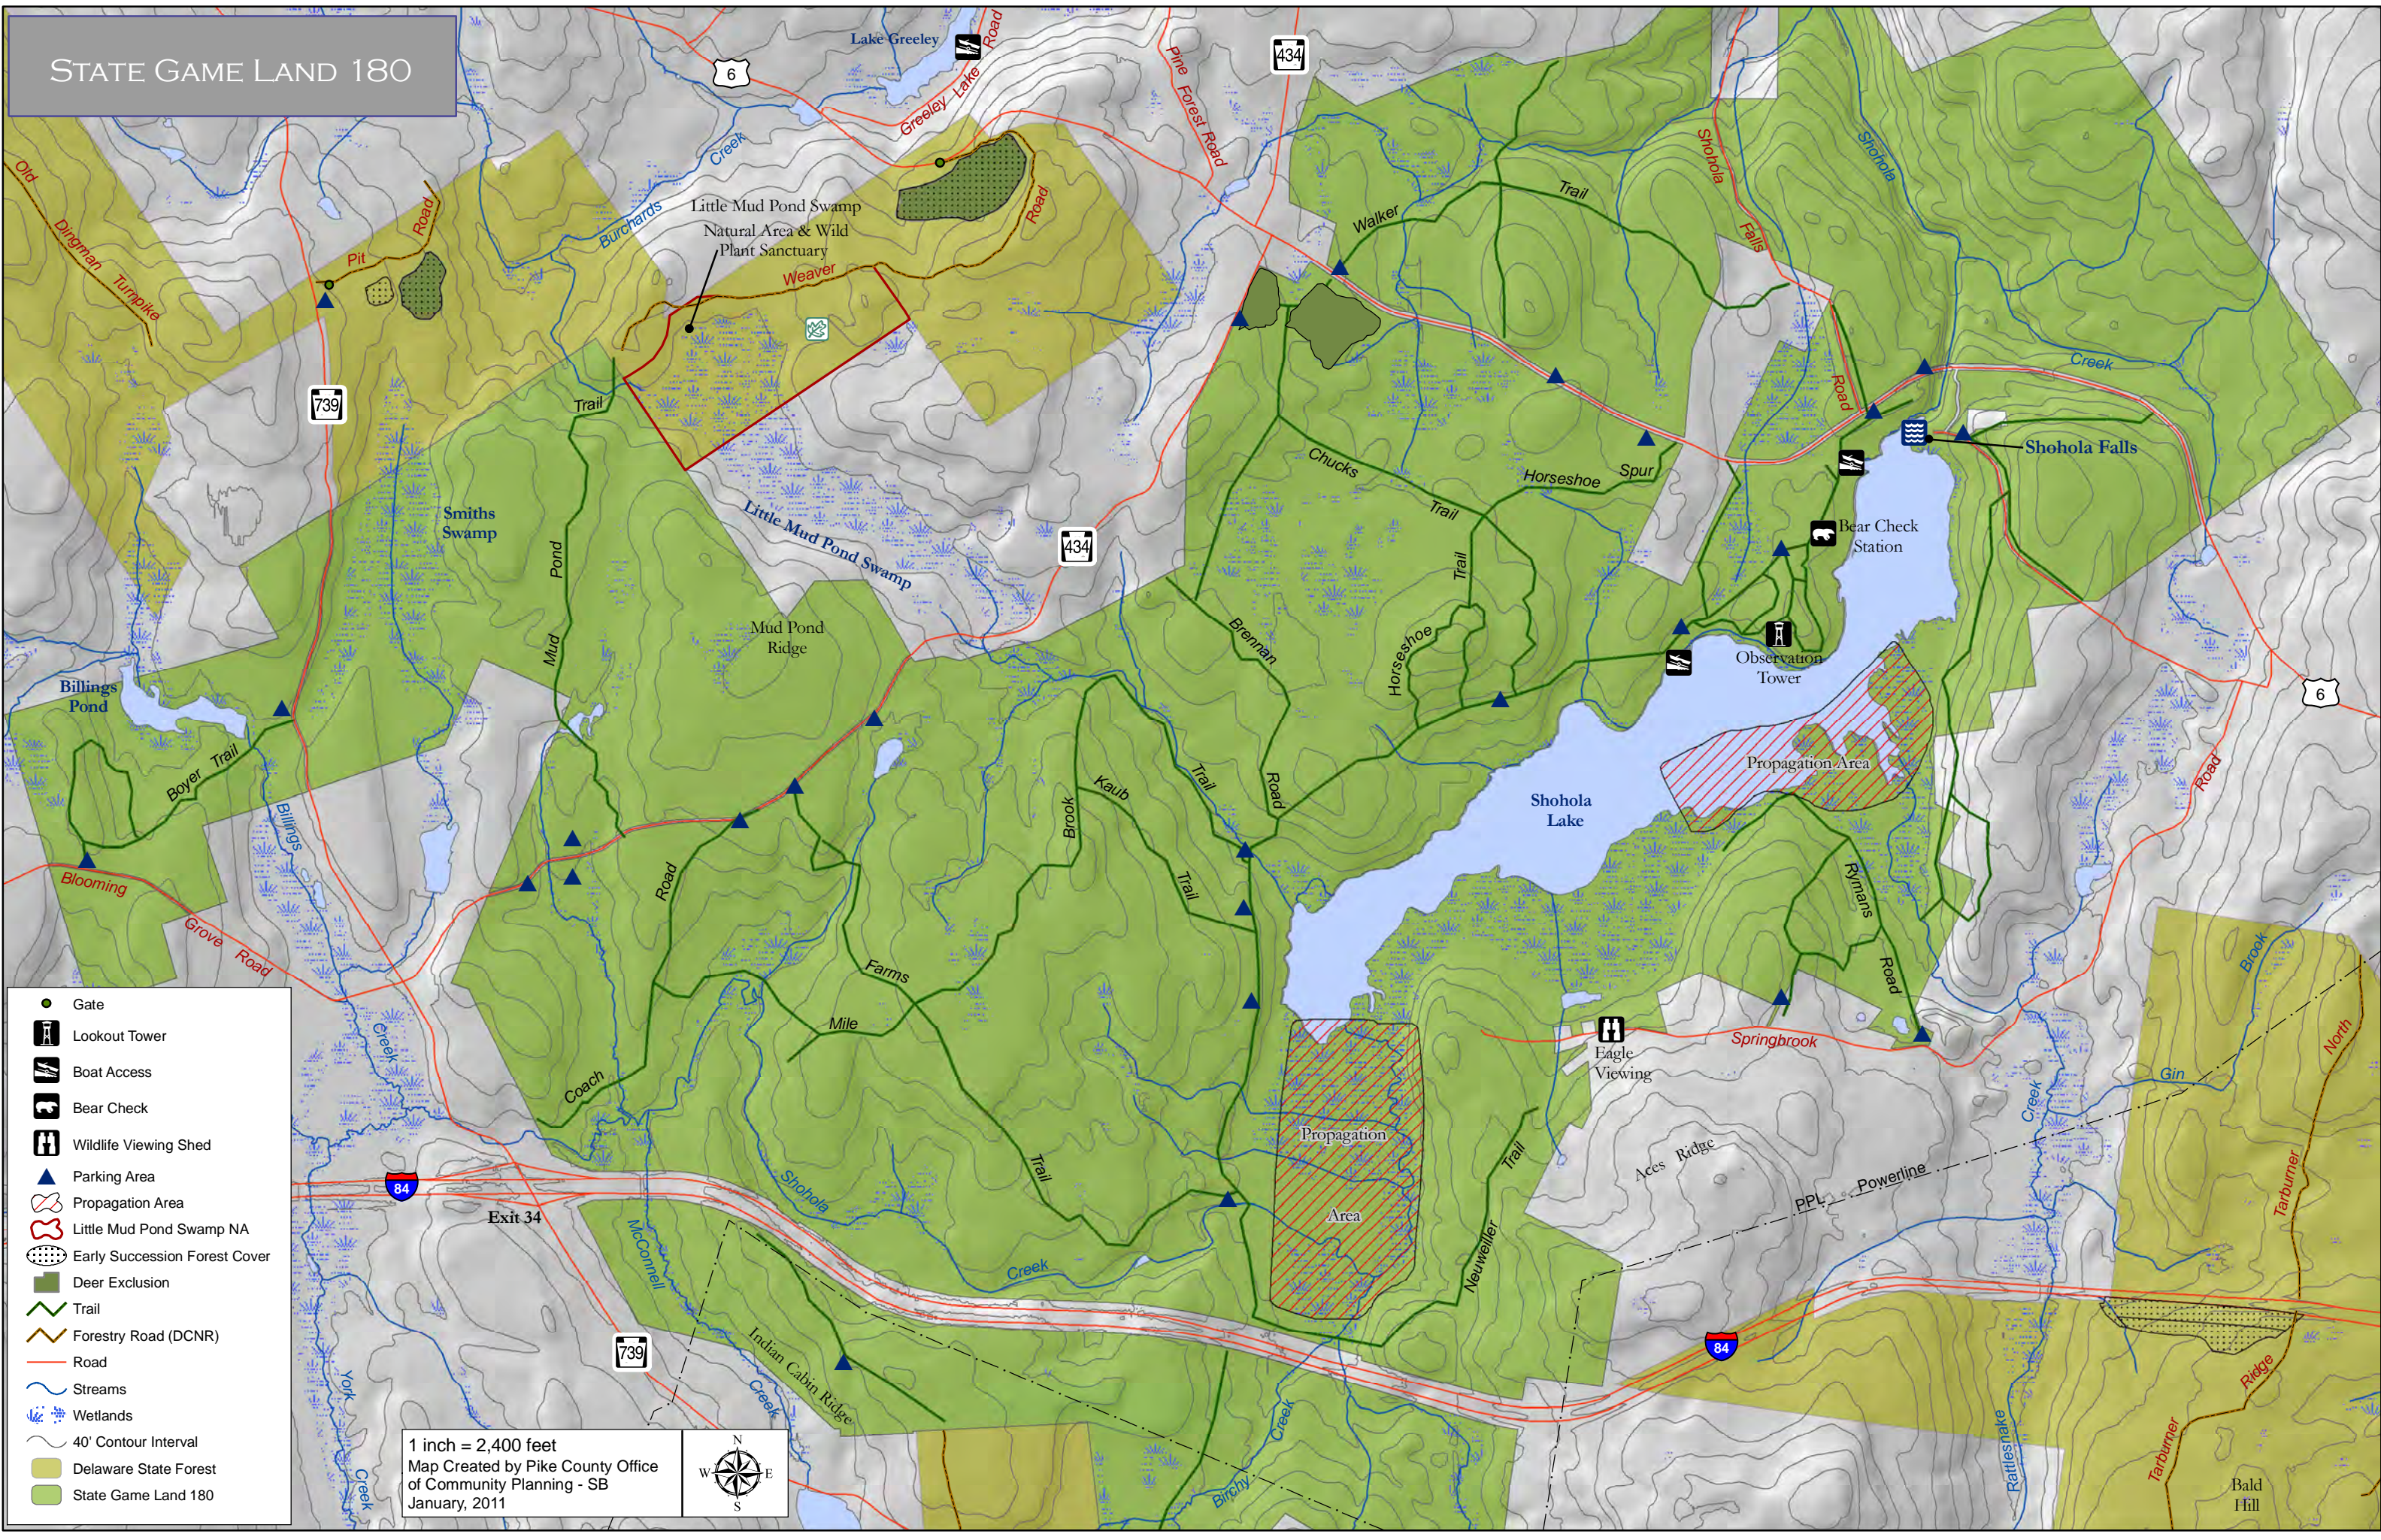

STATE GAME LAND 180

- Gate
- Lookout Tower
- Boat Access
- Bear Check
- Wildlife Viewing Shed
- Parking Area
- Propagation Area
- Little Mud Pond Swamp NA
- Early Succession Forest Cover
- Deer Exclusion
- Trail
- Forestry Road (DCNR)
- Road
- Streams
- Wetlands
- 40' Contour Interval
- Delaware State Forest
- State Game Land 180

1 inch = 2,400 feet
 Map Created by Pike County Office
 of Community Planning - SB
 January, 2011