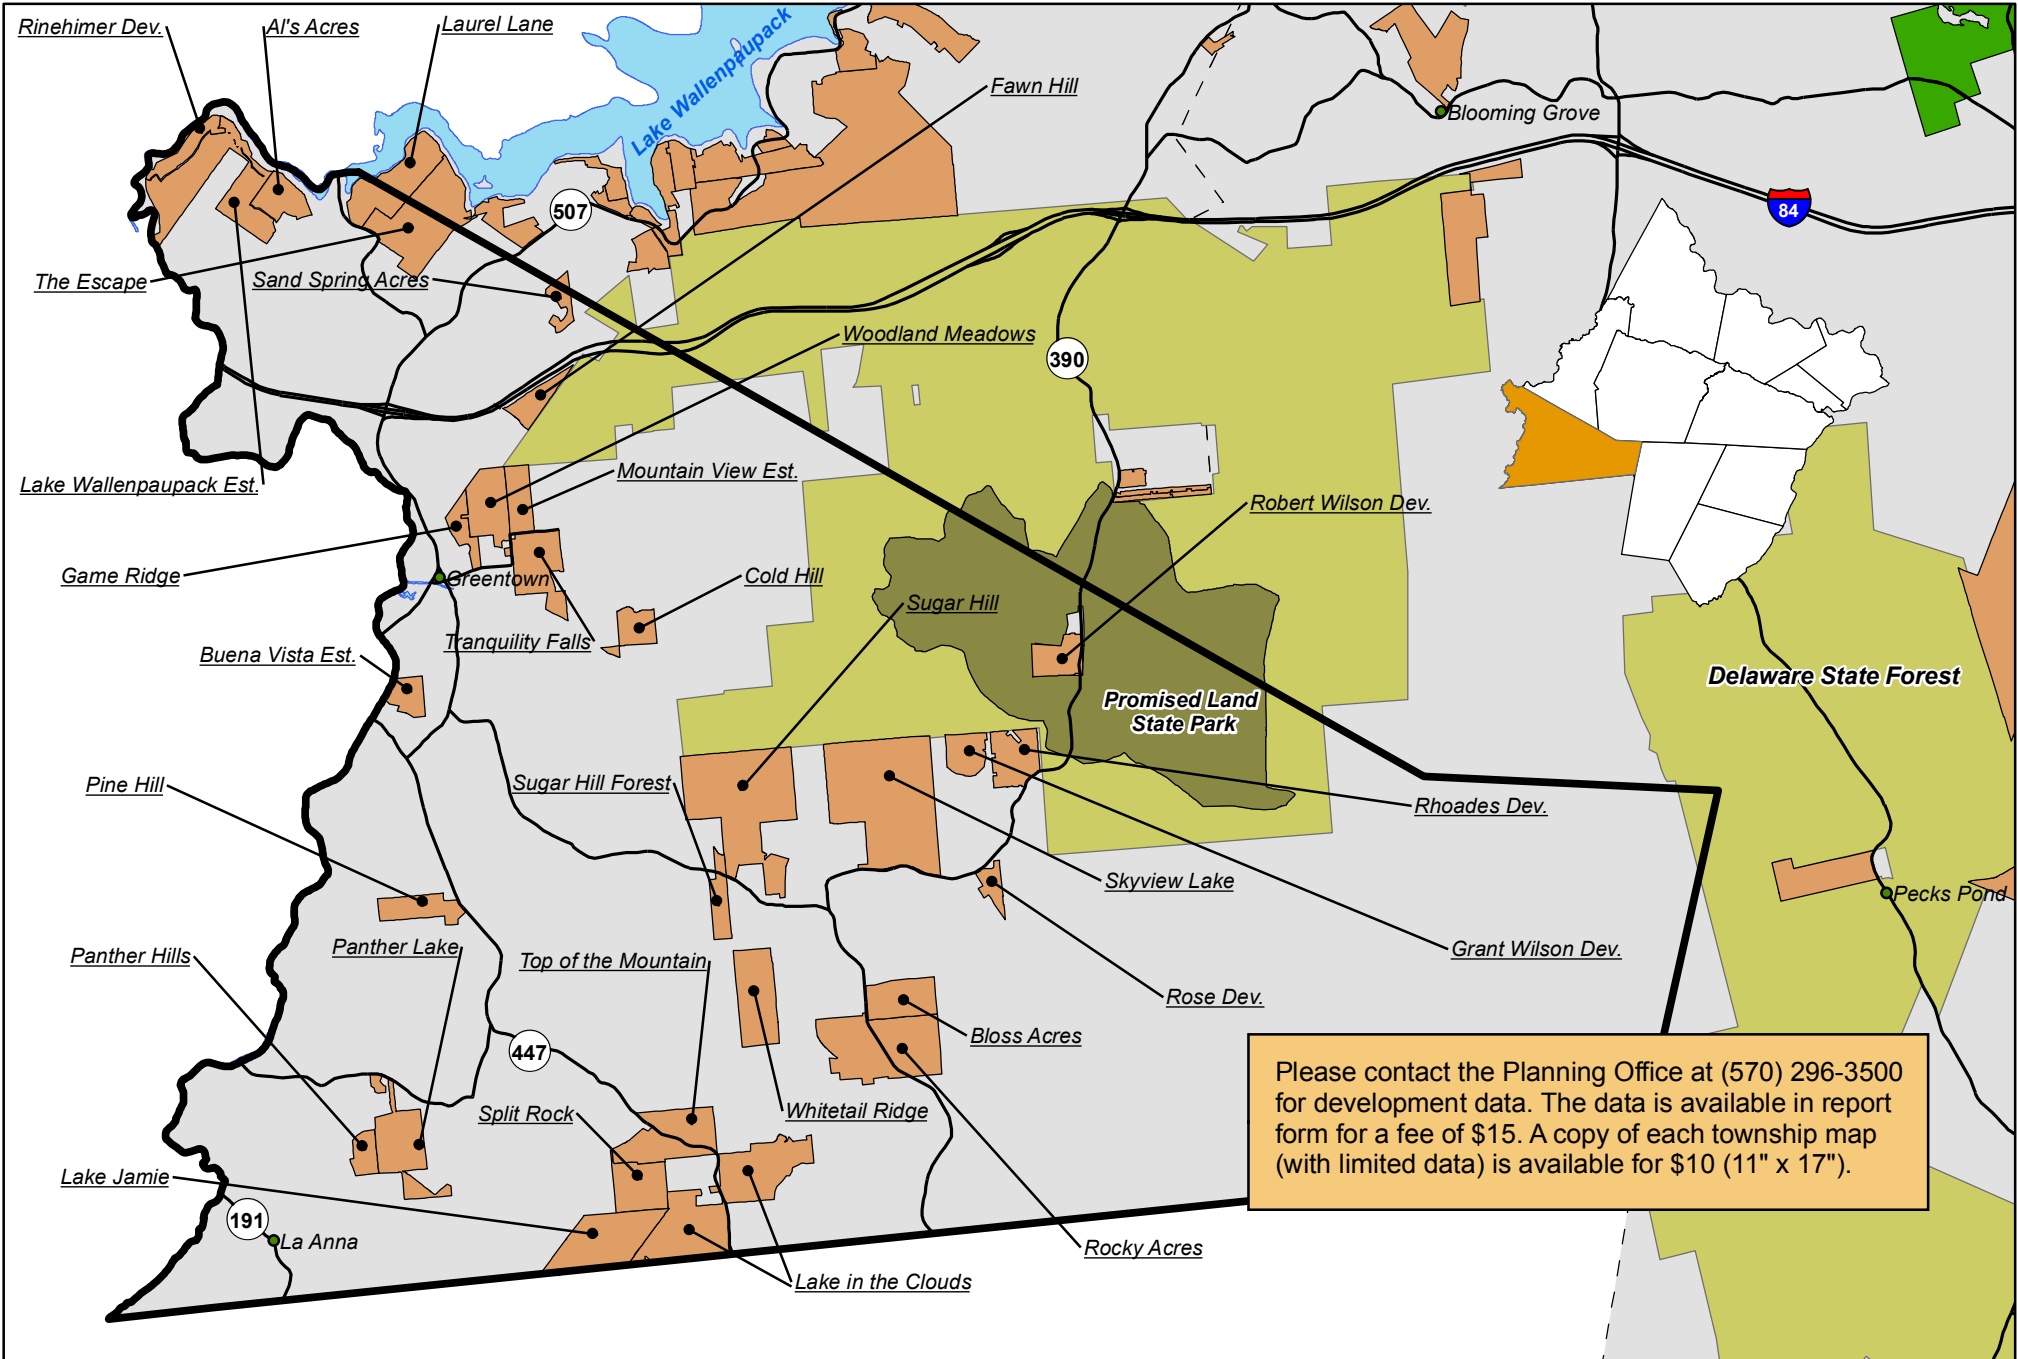

# Greene Township Residential Developments of 15 Lots or More

Please contact the Planning Office at (570) 296-3500 for development data. The data is available in report form for a fee of \$15. A copy of each township map (with limited data) is available for \$10 (11" x 17").